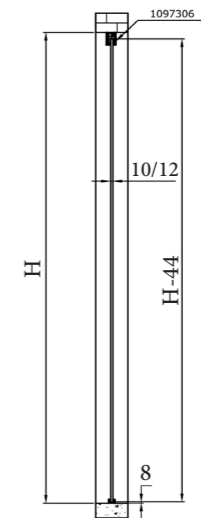

MONTAJE A TECHO HOJA CORREDERA Ceiling installation sliding door.

Ceiling installation sliding door.

Ancho de la hoja: W/2
Glass width

Altura de la hoja: H-44
Glass height