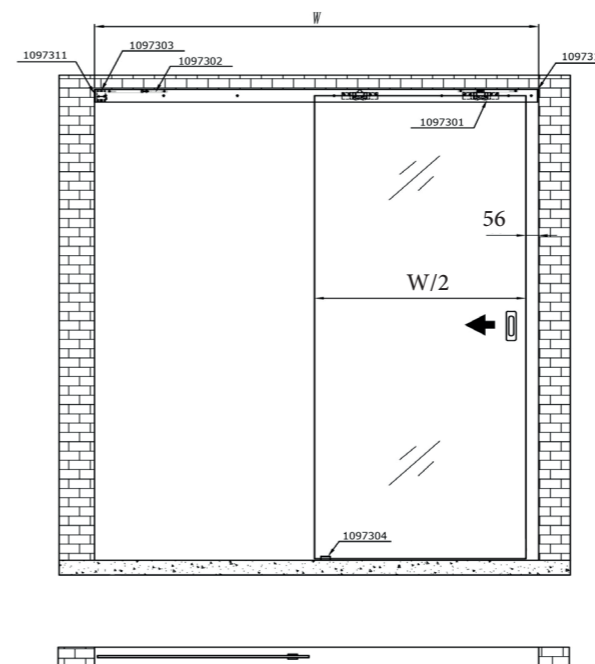

MONTAJE A TECHO HOJA CORREDERA Ceiling installation sliding door.

Ceiling installation sliding door.

Ancho de la hoja: W/2
Glass width

Altura de la hoja: H-44
Glass height