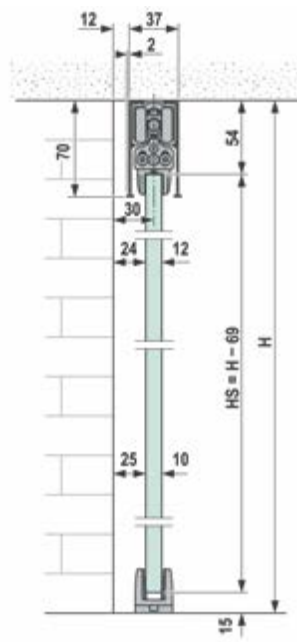

NEW

PORTAVANT 150

150 kg

10 mm

Montaje a techo con vidrio fijo
Ceiling installation with fix glass

Montaje a techo
Ceiling installation