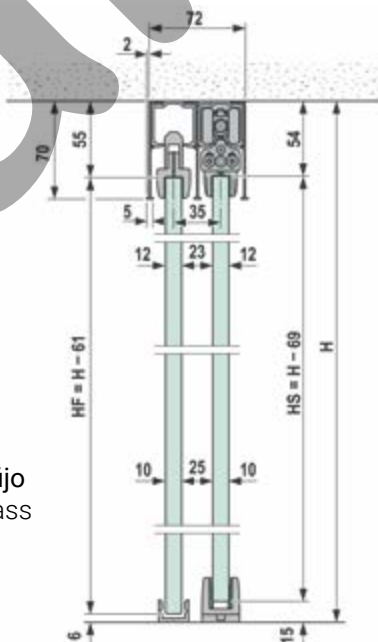

NEW

PORTAVANT 150

150 kg

10 mm

Montaje a techo con vidrio fijo
Ceiling installation with fix glass

Montaje a techo
Ceiling installation