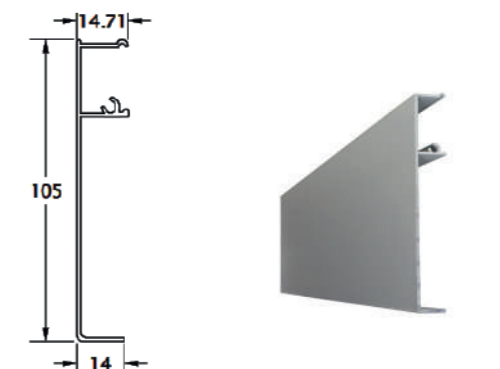

Its top profile allows this system being installed on ceiling and wall. All the profiles are made of aluminum, however, the cover finish can be chosen between anodized silver, polish silver or white.

### TAPETA EMBELLECEDORA ALUMINIO

FRONT COVER ALUMINUM

1080670 2000 mm AP

1080673 3000 mm AP

1080674 5000 mm AP

1080671 2000 mm PB

1080682 3000 mm PB

1080686 2000 mm BL

### JUEGO TAPETAS LATERALES ALUMINIO

SIDE COVER SET ALUMINUM

1080663 AP