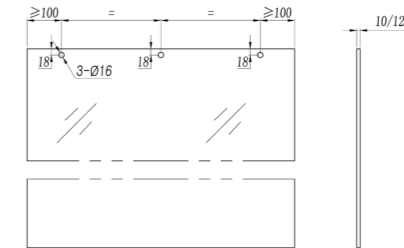

JUEGO COMPLETO ACCESORIOS 60 kg 10-12 mm SENCILLO
FITTING SET 60 kg 10-12 mm SINGLE

1098300