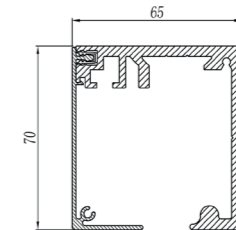

Besides, it includes the Softclosing device to warrantee its efficiency and use. Hegox T Sincro can be installed to wall or mounted on a glass.

JUEGO COMPLETO ACCESORIOS 60 kg 10-12 mm SENCILLO
FITTING SET 60 kg 10-12 mm SINGLE

1098300

JUEGO COMPLETO ACCESORIOS 60 kg 10-12 mm DOBLE
FITTING SET 60 kg 10-12 mm DOUBLE

1098340

PERFIL SUPERIOR + TAPA ALUMINIO ANODIZADO PLATA
TOP PROFILE + COVER ALUMINUM ANODIZED SILVER

- 1098320 2000 mm
- 1098322 3000 mm
- 1098325 5000 mm

TAPE EMBELLECEDOR VIDRIO MONTANTE ALUMINIO ANODIZADO PLATA
FRONT COVER MOUNTED GLASS ALUMINUM ANODIZED SILVER

- 1098330 2000 mm
- 1098332 3000 mm
- 1098335 5000 mm

TAPETA LATERAL VIDRIO MONTANTE PLÁSTICO NEGRO
SIDE COVER MOUNTED GLASS BLACK PLASTIC