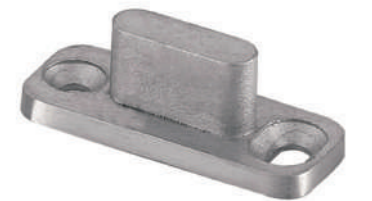

Tiene un acabado distinto a la Hegox W Star, para aumentar la oferta de acabados en correderas de madera. En este caso, está elaborado en un acabado de inox satinado.

- 150 kg
- 35 mm
- AISI 304
- IS
- 25 mm

It is the second system Hegox has adapted to Wood doors. It is the same procedure of Hegox Inox for glass doors uses, keeping the same characteristics, so it can stand 150 kg thanks to the stainless steel accessories. It has a different finish than Hegox W Star, to increase the offer of materials and finishes in sliding system for wood doors. This time, it is made in satin stainless steel.

JUEGO COMPLETO ACCESORIOS 150 kg
FITTING SET 150 kg
1085110

PERFIL SUPERIOR TUBO Ø 25 mm ACERO IS
TOP PROFILE TUBE Ø 25 mm STEEL SSS
1080160 2000 mm
1080162 3000 mm
1080164 4000 mm

ROLDANA/ANCLAJE 150 kg AISI 304 IS
WHEEL/HANGER 150 kg AISI 304 SSS
1085101

GUIADOR INFERIOR AISI 304 IS
BOTTOM GUIDER AISI 304 SSS
1085102

TOPE PERFIL ACERO AISI 304 IS
PROFILE STOPPER STEEL AISI 304 SSS
1059102